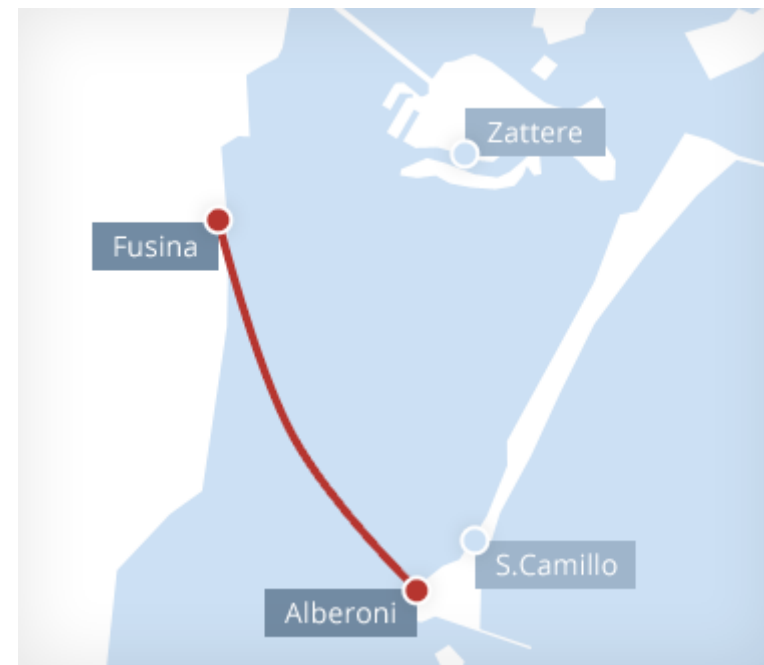

Line Fusina - Alberoni

Fusina - Alberoni / Alberoni - Fusina

Fusina - Alberoni (from 10/09/2018)

- approximately 35 min

Fusina	7.30 f	9.30	13.30	15.30	18.00
--------	--------	------	-------	-------	-------

Alberoni (from 10/09/2018) - Fusina

- approximately 35 min

Alberoni	8.15 f	10.15	14.15	16.15	18.45
----------	--------	-------	-------	-------	-------

[Download the timetables >>](#)

f = from Monday to Friday