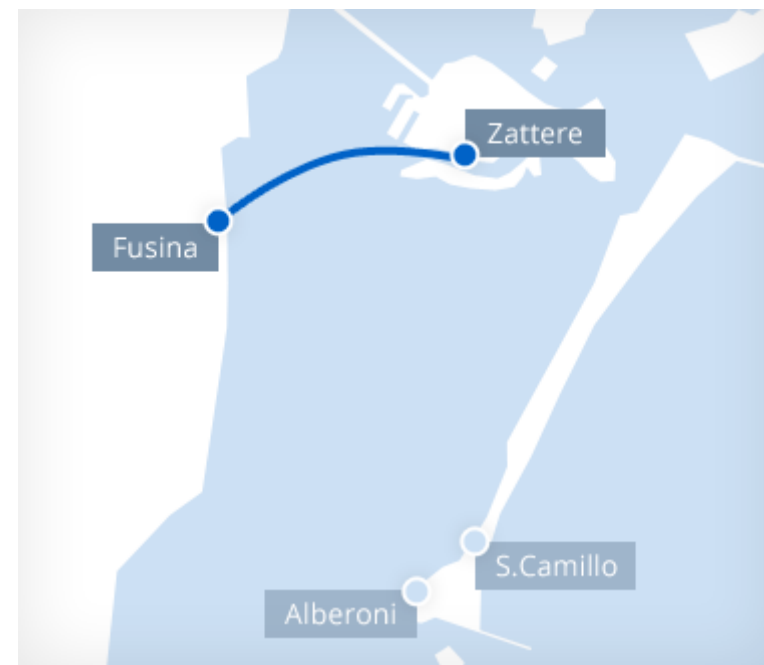

Line Fusina - Venezia

Fusina - Venezia / Venezia - Fusina

Fusina - Venezia Centro - approximately 25 min (30.05-30.06.2020)

Fusina	8.00 f	9.00	10.00 ss	11.00	
	14.00 ss	15.00 f	17.00	19.00	

Venezia Centro - Fusina - approximately 25 min (30.05-30.06.2020)

Zattere	8.30 f	9.30	10.30 ss	11.30	
	14.30 ss	15.30 f	17.30	19.30	

[Download the timetables >>](#)

f = from monday to friday

ss = saturday and sunday

Service with reserved seats for disabled persons. To book call the number (+39) 3453719050.

Price

full price rtn € 13,00 - single ride € 8,00

reduced price rtn € 6,00 - single ride € 3,50 (6-12 years)

groups rtn € 9,00